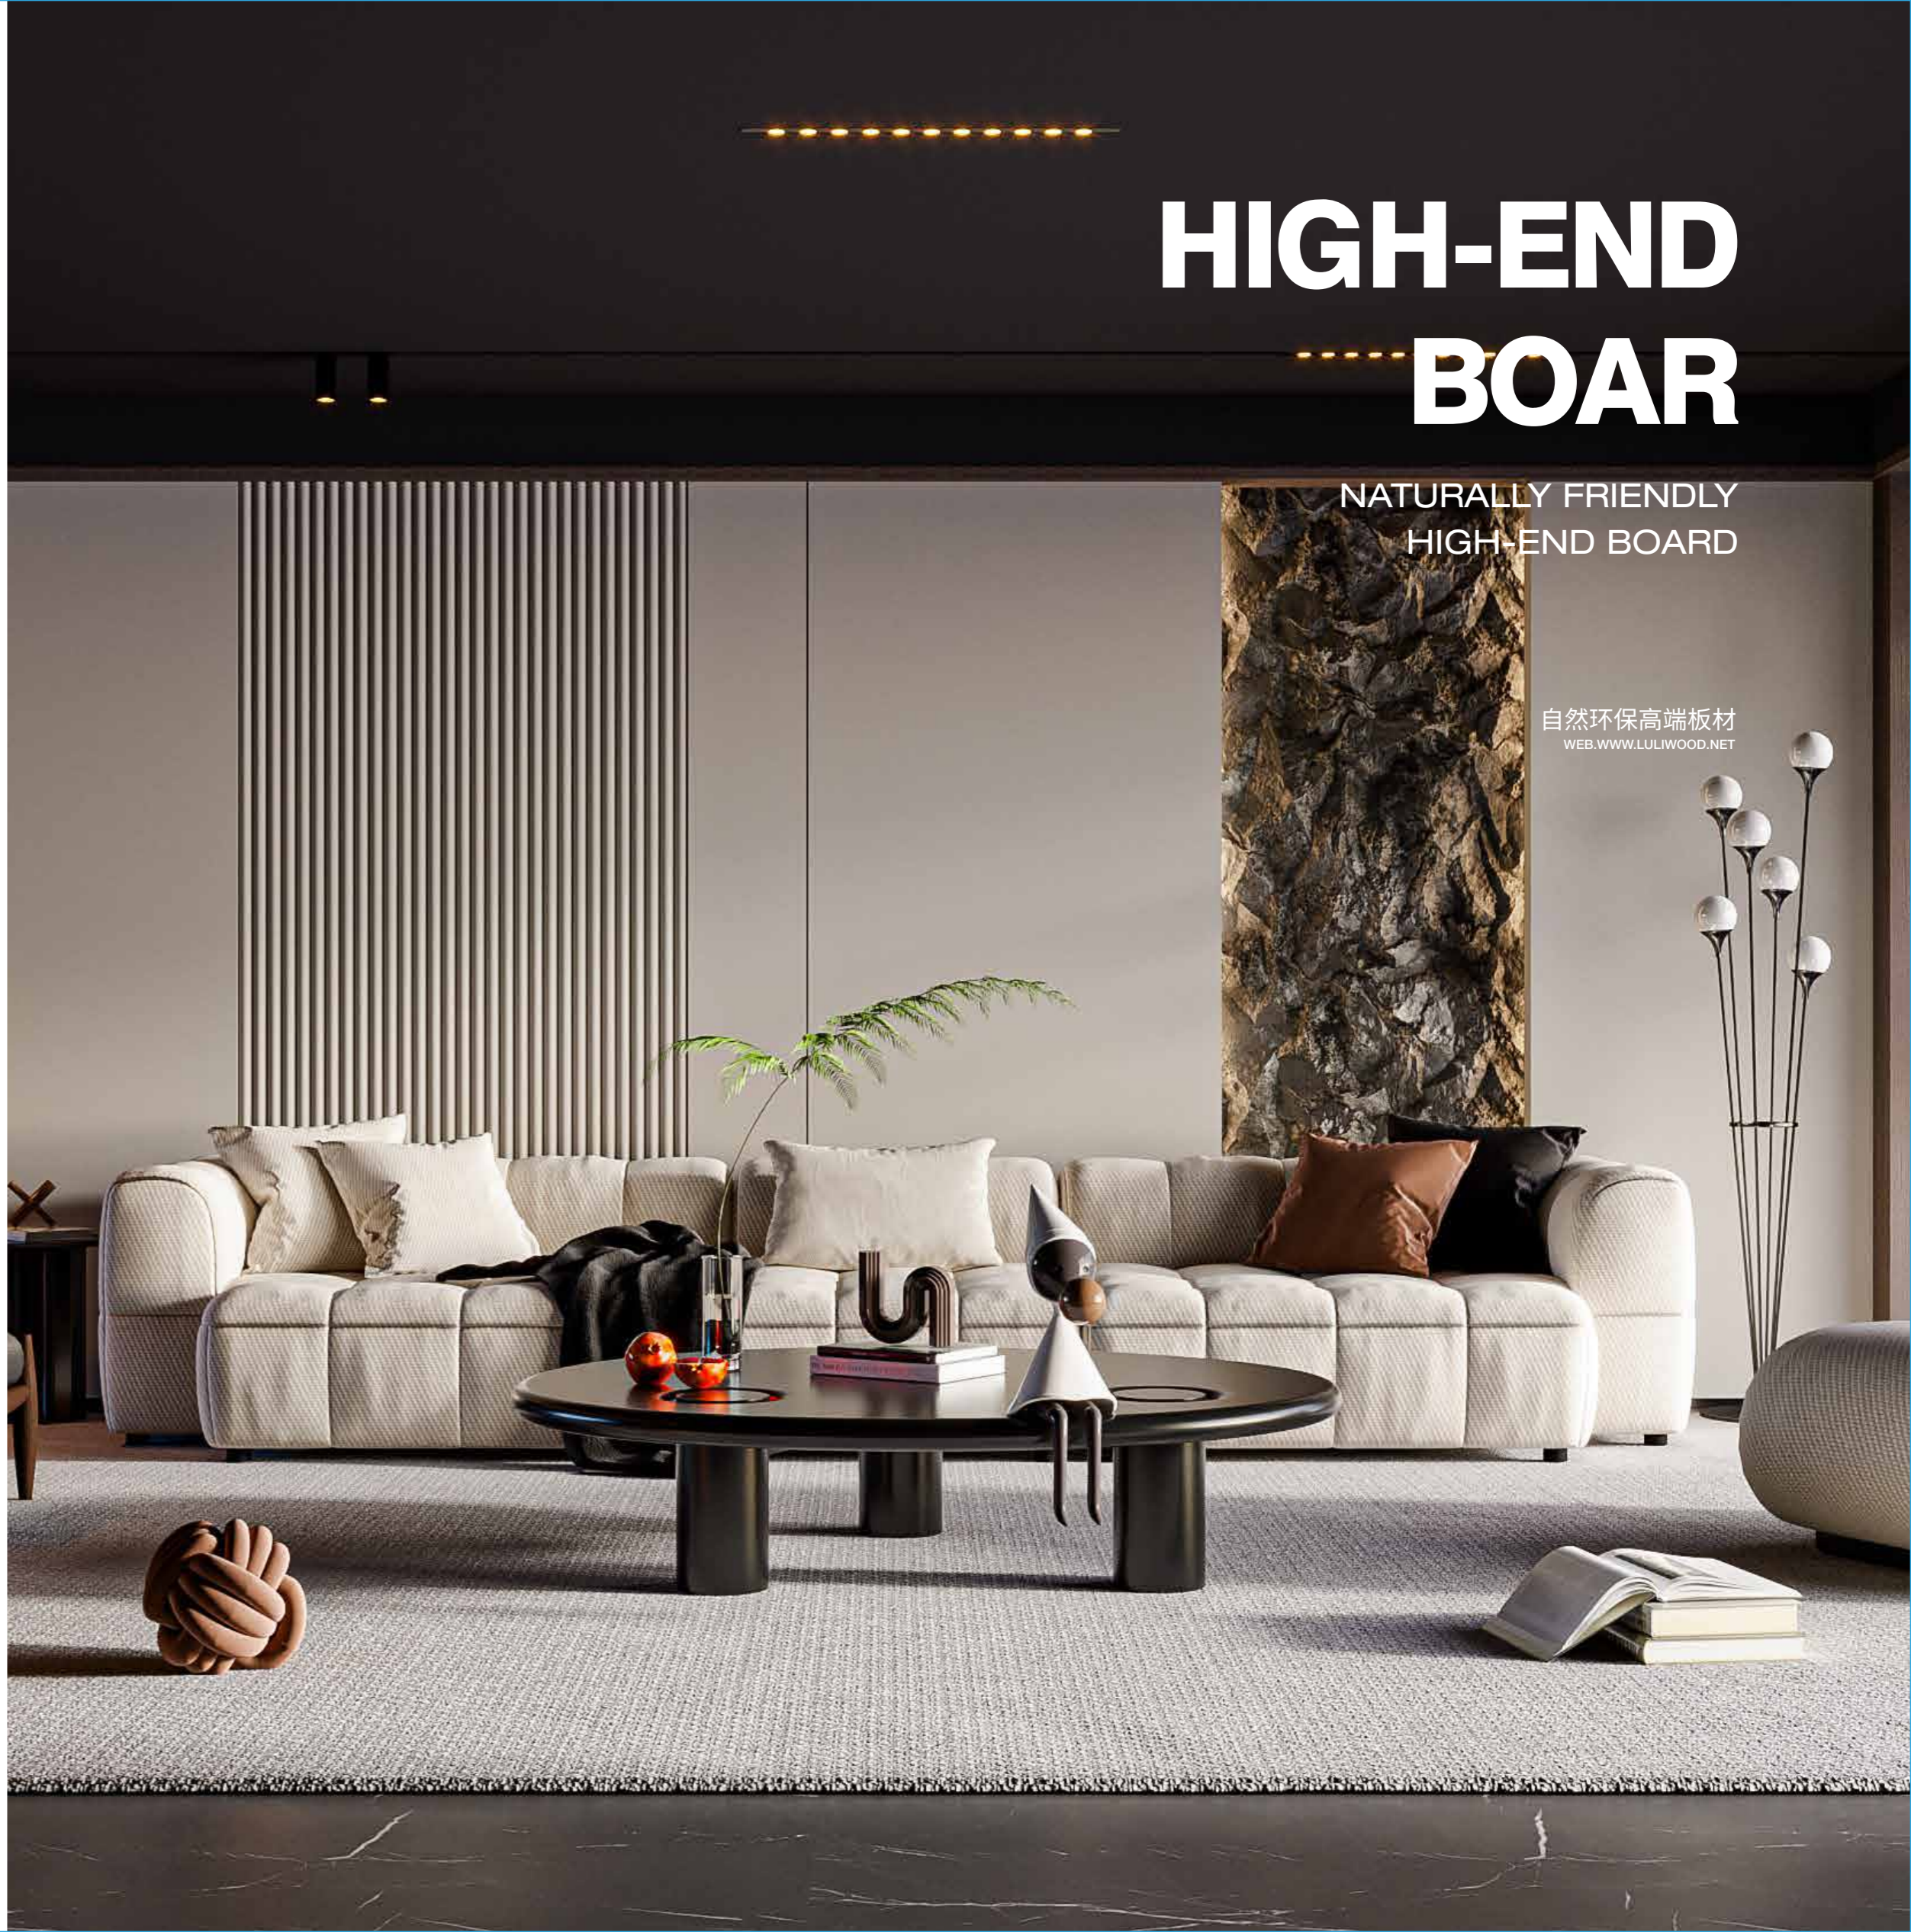

HIGH-END BOAR

NATURALLY FRIENDLY
HIGH-END BOARD

自然环保高端板材
WEB.WWW.LULIWOOD.NET